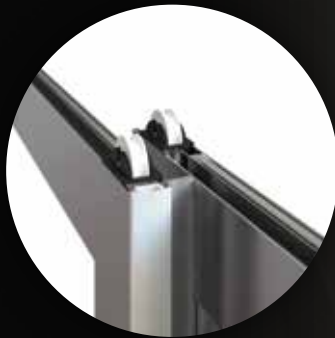

Innovative quad roller system