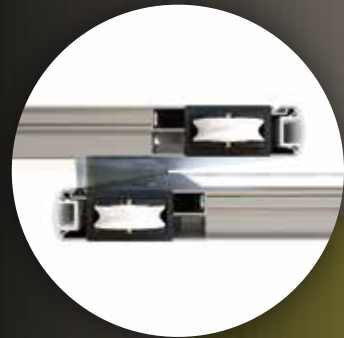

Innovative quad roller system