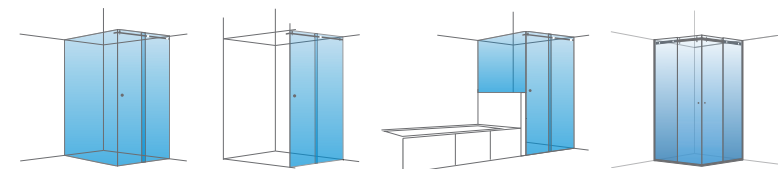

A SHOWERSCREEN DESIGNED FOR EVERYDAY LIVING

The Aqua Slider series brings style and functionality to any bathroom, no matter the shape or size.

With a slim-perimeter frame and ball-bearing runner mechanism, the Aqua Slider door series fits seamlessly into any modern Australian home. Available in a range of standard and custom configurations, not only will you enjoy the benefits of functionality and space, but also sleek design.

- Slim perimeter frame and frameless sliding door
- Smooth opening and anti-lift technology
- Range of configurations available
- Corner sliding option, ideal for bathrooms with limited space
- Easy to clean and maintain
- Guaranteed to provide years of reliable use

To find out more, visit regencyscreens.com.au or phone 1300 737 909.