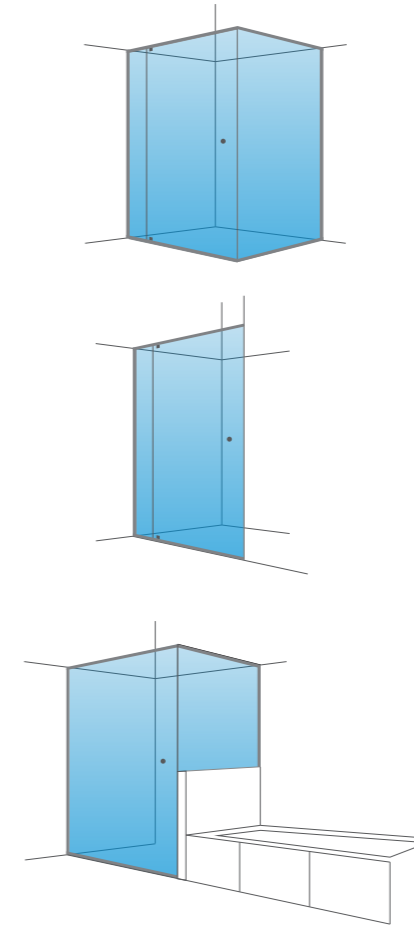

- Frameless
- Aqua Deluxe inline, overlap and slider
- Pivot 2000

FRAMELESS SHOWERSCREEN

CONFIGURATIONS

FIXING OPTIONS

INLINE SHOWERSCREEN

AQUA DELUXE

OVERLAP SHOWERSCREEN

SEMI FRAMELESS SLIDER SHOWERSCREEN