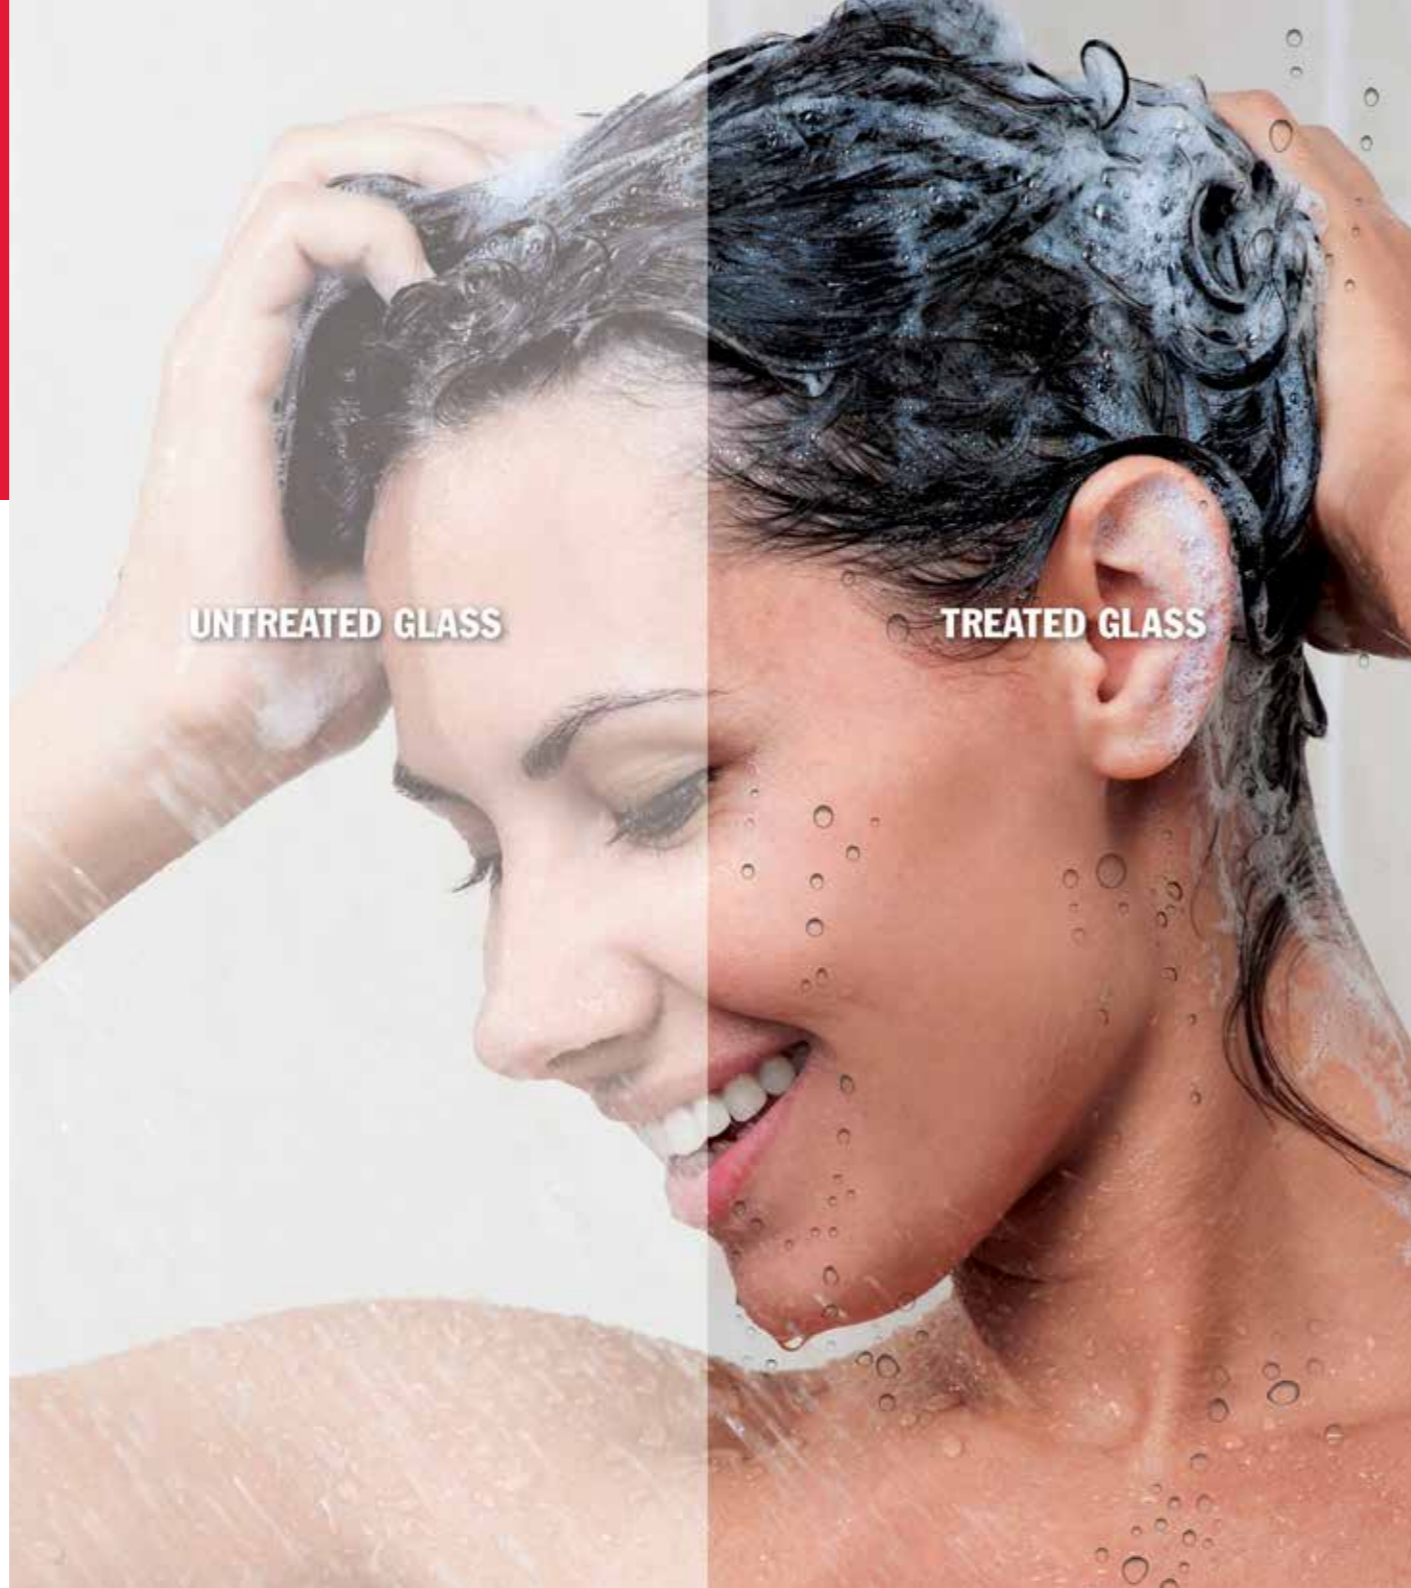

NANOCLEAN PROTECTIVE COATING

Maintain your bathroom with ease.

Bathrooms are considered to be one of the most difficult rooms in the house to clean. But now there's an easier way. Nanoclean uses Nanotechnology to bond an invisible mask to your showerscreen so it stays in pristine condition. It minimises the coating of oil and water build-up and eliminates the need for scrubbing, allowing you to relax, wind down and enjoy your bathroom the way you should.

EASY CLEANING

- No scrubbing needed on Nanoclean treated glass
- Eliminates mould and fungus
- Glass is kept clear, bright and sparkling
- Repels both oil and water based substances

PROTECTS YOUR INVESTMENT

- Prevents damaging lime deposits
- Glass corrosion is prevented
- Guaranteed by a 10 year warranty

ENVIRONMENTALLY FRIENDLY

- Environmentally friendly cleaning
- Simply clean with a microfiber cloth no more harsh chemicals
- Developed and manufactured in Australia

WHY CHOOSE REGENCY

To bring your vision to life, you need experts with you every step of the way.

Regency have been Australia's experts in showerscreens, splashbacks and wardrobes for over 25 years. If you've got a dream, we'll make it a reality.

- From design consultation to installation
- Made to your exact specifications
- Durability, reliability and craftsmanship is second to none