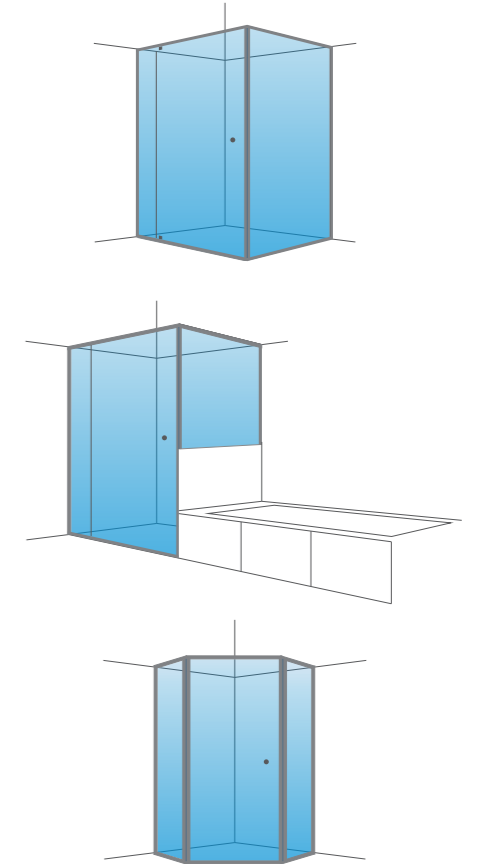

PIVOT 2000 SHOWERSCREEN