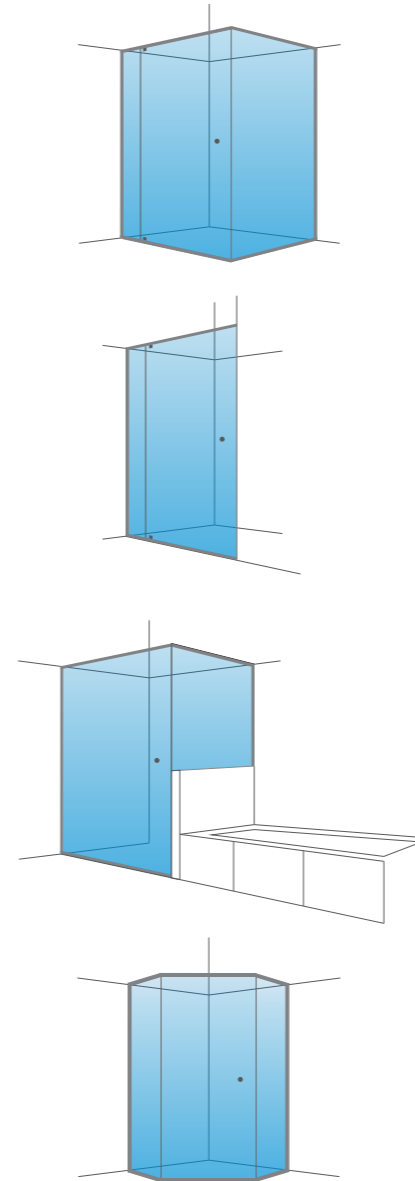

- Frameless
- Aqua Deluxe inline, overlap and slider
- Pivot 2000

FRAMELESS SHOWERSCREEN

CONFIGURATIONS

FIXING OPTIONS

INLINE SHOWERSCREEN

AQUA DELUXE

OVERLAP SHOWERSCREEN

SEMI FRAMELESS SLIDER SHOWERSCREEN