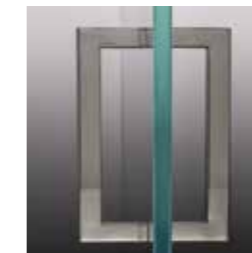

- Versatile design to fit any style of bathroom
- Seamless glass joins and invisible fixing points
- Channel or clip fittings available
- Available in 8, 10, 12mm

FRAMELESS SHOWERSCREENS HANDLES

Complementing the sleek style of a frameless shower screen is all about minimalism.

HANDLES

Round Knob

Finger Grip Knob

Ribbed Knob

Mushroom Knob

JETT Matte Black
Square L Knob

JETT Matte Black
Finger Grip Knob

Rounded Handle