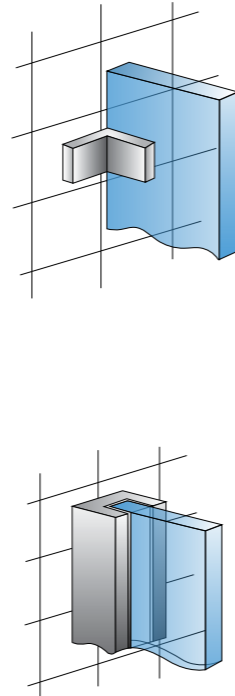

- Frameless
- Aqua Deluxe inline, overlap and slider
- Pivot 2000

FRAMELESS SHOWERSCREEN

CONFIGURATIONS

FIXING OPTIONS

INLINE SHOWERSCREEN

AQUA DELUXE

OVERLAP SHOWERSCREEN

SEMI FRAMELESS SLIDER SHOWERSCREEN