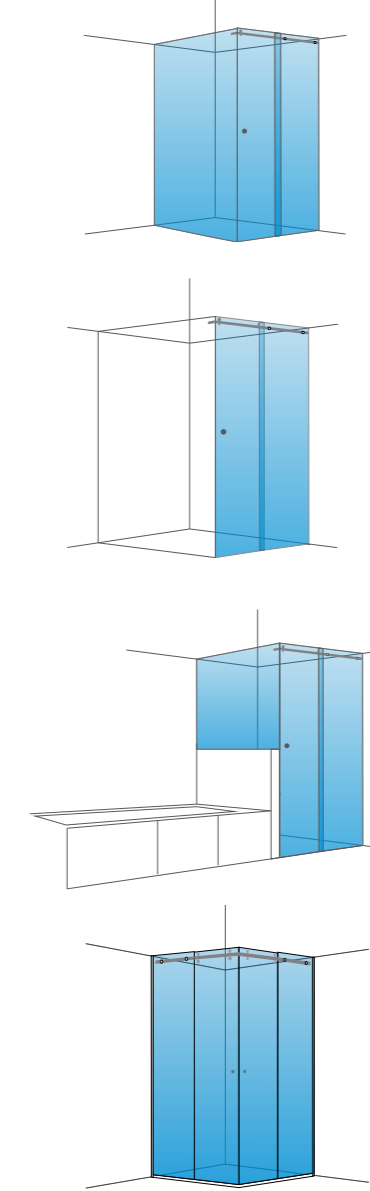

- Versatile design to fit any style of bathroom
- Seamless glass joins and invisible fixing points
- Channel or clip fittings available
- Available in 8, 10, 12mm

FRAMELESS SHOWERSCREENS HANDLES

Complementing the sleek style of a frameless shower screen is all about minimalism.

The Pivot 2000 is a perfect example of when function and practicality meets contemporary design. With its elegance and reliability, the pivot showerscreen has remained a favourite within the Regency range. The semi-framed door provides a modern look and feel, whilst the innovative water seal and magnetic door strips ensures practicality in the bathroom.

The Pivot 2006 has all the strength and durability of a framed screen with one small difference. It's designed with a frameless door to give your bathroom a modern and clean feel. The Pivot 2006 is not only sleek and stylish, but a practical solution for any busy household.

- Frameless
- Aqua Deluxe inline, overlap and slider
- Pivot 2000

FRAMELESS SHOWERSCREEN

CONFIGURATIONS

FIXING OPTIONS

INLINE SHOWERSCREEN

AQUA DELUXE

OVERLAP SHOWERSCREEN

SEMI FRAMELESS SLIDER SHOWERSCREEN