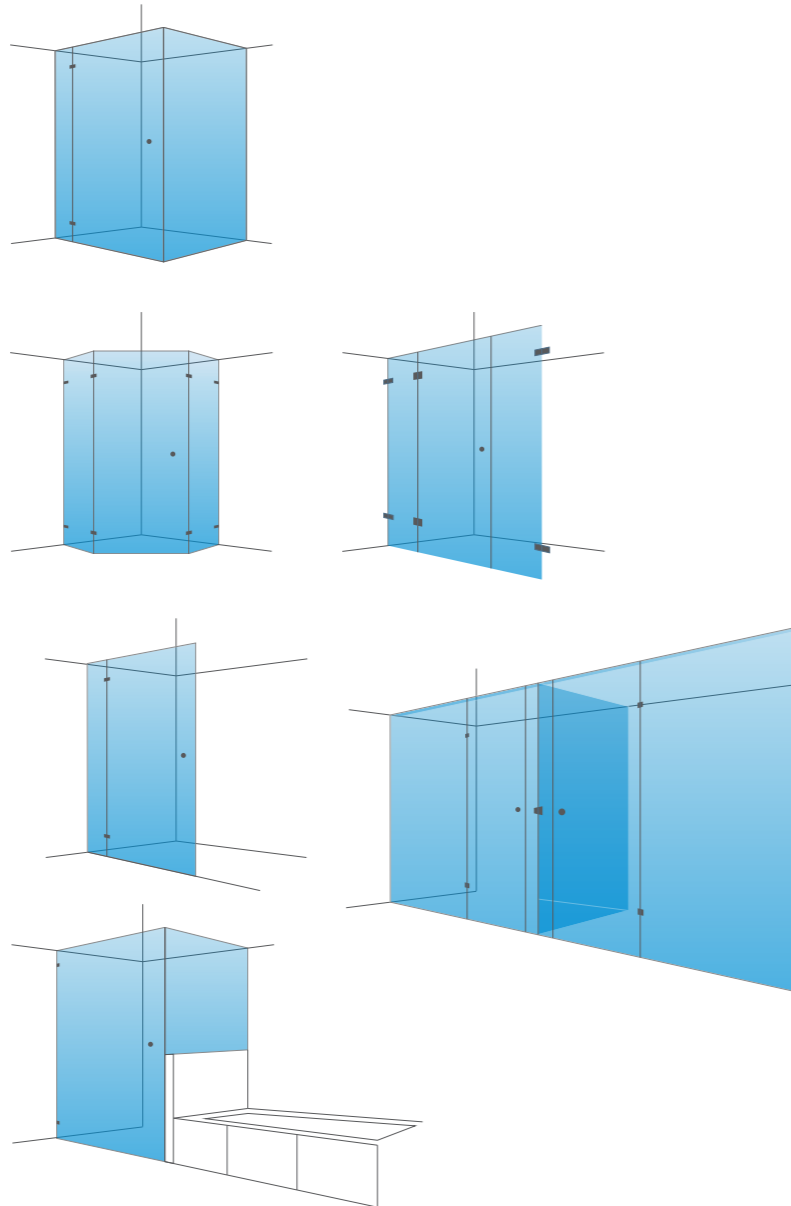

CONFIGURATIONS FOR SHOWERSCREENS

Regency's collection of showerscreens are available in a variety of flexible configurations to complement any design and layout.

No matter the look, feel or environment you desire to achieve, Regency has the showerscreen solution to make your vision a reality.

Regency's suite of standard showerscreen configurations is diverse enough to suit most applications, however we can also provide tailored options for those that require it. Speak to your Regency Consultant for more options and further advice when planning your bathroom build or renovation.

- Frameless
- Aqua Deluxe inline, overlap and slider
- Pivot 2000

FRAMELESS SHOWERSCREEN

CONFIGURATIONS